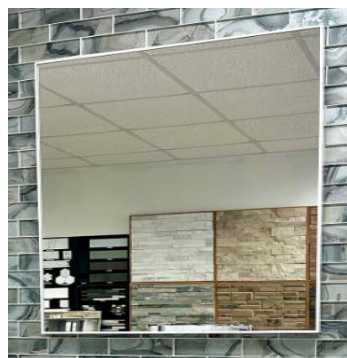

SPECIFICATION SHEET

WALL MIRROR MODEL#:

MET FM 4030*

METALIKA FRAMED MIRROR COLLECTION

FRAME FINISH OPTIONS:

***Size available in narrow frame finishes only.**

NARROW FRAME WIDTH: 1/4"

POLISHED
GOLD

BRUSHED
NICKEL

WHITE

POLISHED
NICKEL

MATTE
BLACK

CHROME

GOLD

MIRROR FINISHES: • FLAT POLISHED EDGE
• BEVELED EDGE

OVERALL SIZE DIMENSION: 40" WIDE X 30" HIGH X 1 3/16" DEEP